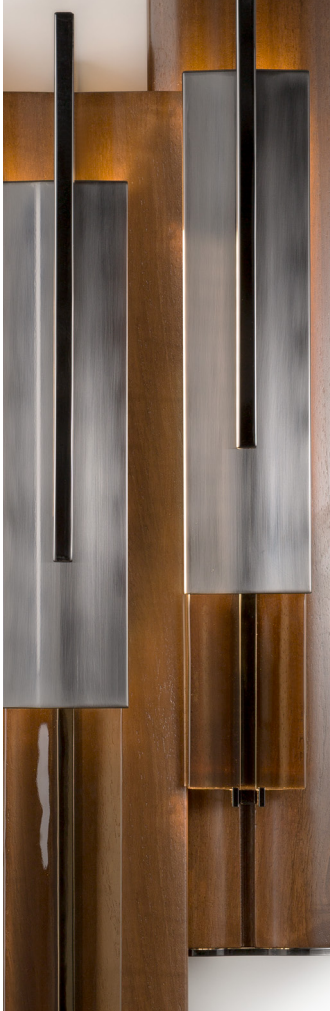

ANIMA COLLECTION Wall lamp

3323-DN-AC

2 LED STRIP LIGHTS

FINISH

Main structure in Walnut Wood; connection box and details in F_41 and F_45 (polished & brushed dark nickel finishes).

SHADE FABRIC

Amber Crystal glass