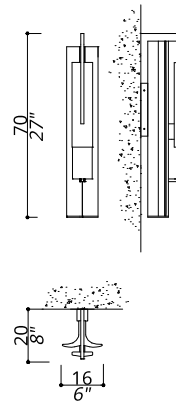

NOTES

Dimensions are expressed in centimetres, if not otherwise specified.
All products may be customized subject to prior consulting with our technical department; please send your request to info@officina-luce.it.
Officina Luce (Registered brand of ISSARCH srl) reserves the right to change or delete, at any time and without prior warning, the technical specification of any model or the model itself, depending on technical and commercial requirements.