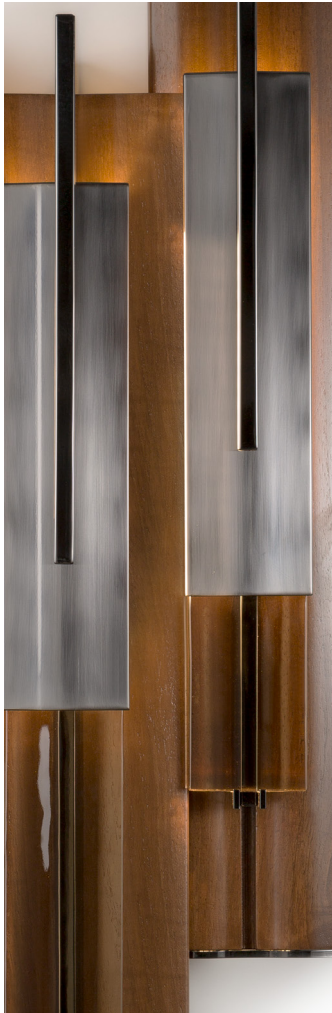

ANIMA COLLECTION

Wall lamp

3321-DN-AC

2 LED STRIP LIGHTS

FINISH

Main structure in Walnut Wood; connection box and details in F_41 and F_45 (polished & brushed dark nickel finishes).

SHADE FABRIC

Amber Crystal glass

ANIMA COLLECTION

Wall lamp

3321-GG-FC

2 LED STRIP LIGHTS

FINISH

Main structure in Walnut Wood; details in F_16 and F_17 (polished & brushed light gold finishes).

SHADE FABRIC

Fumè Crystal glass

ANIMA COLLECTION

Wall lamp

3322-DN-AC

2 LED STRIP LIGHTS

FINISH

Main structure in Walnut Wood; connection box and details in F_41 and F_45 (polished & brushed dark nickel finishes).

SHADE FABRIC

Amber Crystal glass