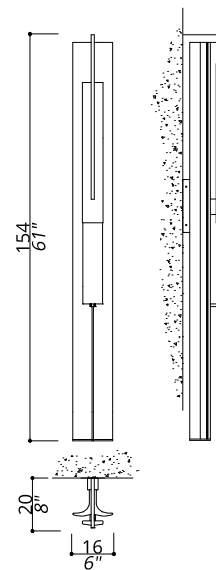

ANIMA COLLECTION Wall lamp

3323-GG-FC

2 LED STRIP LIGHTS

FINISH

Main structure in Walnut Wood; details in F_16 and F_17 (polished & brushed light gold finishes).

SHADE FABRIC

Fumè Crystal glass

NOTES

Dimensions are expressed in centimetres, if not otherwise specified.
All products may be customized subject to prior consulting with our technical department; please send your request to info@officina-luce.it.
Officina Luce (Registered brand of ISSARCH srl) reserves the right to change or delete, at any time and without prior warning, the technical specification of any model or the model itself, depending on technical and commercial requirements.