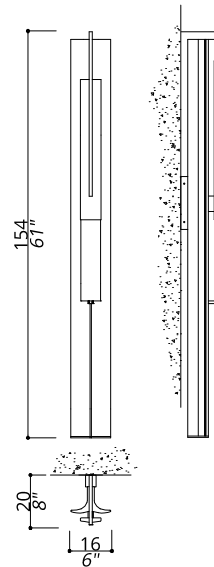

NOTES

Dimensions are expressed in centimetres, if not otherwise specified.
All products may be customized subject to prior consulting with our technical department; please send your request to info@officina-luce.it.
Officina Luce (Registered brand of ISSARCH srl) reserves the right to change or delete, at any time and without prior warning, the technical specification of any model or the model itself, depending on technical and commercial requirements.

ANIMA COLLECTION Wall lamp

3323-DN-AC

2 LED STRIP LIGHTS

FINISH

Main structure in Walnut Wood; connection box and details in F_41 and F_45 (polished & brushed dark nickel finishes).

SHADE FABRIC

Amber Crystal glass