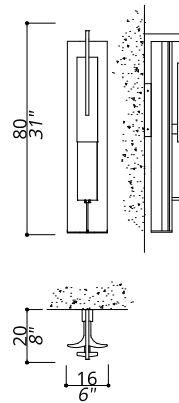

NOTES

Dimensions are expressed in centimetres, if not otherwise specified.
All products may be customized subject to prior consulting with our technical department; please send your request to info@officina-luce.it.
Officina Luce (Registered brand of ISSARCH srl) reserves the right to change or delete, at any time and without prior warning, the technical specification of any model or the model itself, depending on technical and commercial requirements.