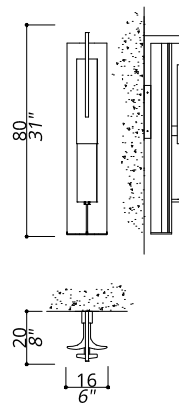

NOTES

Dimensions are expressed in centimetres, if not otherwise specified.
All products may be customized subject to prior consulting with our technical department; please send your request to info@officina-luce.it.
Officina Luce (Registered brand of ISSARCH srl) reserves the right to change or delete, at any time and without prior warning, the technical specification of any model or the model itself, depending on technical and commercial requirements.