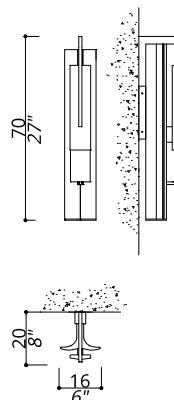

NOTES

Dimensions are expressed in centimetres, if not otherwise specified.
All products may be customized subject to prior consulting with our technical department; please send your request to info@officina-luce.it.
Officina Luce (Registered brand of ISSARCH srl) reserves the right to change or delete, at any time and without prior warning, the technical specification of any model or the model itself, depending on technical and commercial requirements.