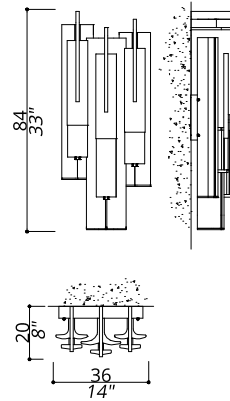

Amber Crystal glass

NOTES

Dimensions are expressed in centimetres, if not otherwise specified.
All products may be customized subject to prior consulting with our technical department; please send your request to info@officina-luce.it.
Officina Luce (Registered brand of ISSARCH srl) reserves the right to change or delete, at any time and without prior warning, the technical specification of any model or the model itself, depending on technical and commercial requirements.

ANIMA COLLECTION Wall lamp

3325-GG-FC

6 LED STRIP LIGHTS

3 elements composition

FINISH

Main structure in Walnut Wood; details in F_16 and F_17 (polished & brushed light gold finishes).

SHADE FABRIC

Fumè Crystal glass

NOTES

Dimensions are expressed in centimetres, if not otherwise specified.
All products may be customized subject to prior consulting with our technical department; please send your request to info@officina-luce.it.
Officina Luce (Registered brand of ISSARCH srl) reserves the right to change or delete, at any time and without prior warning, the technical specification of any model or the model itself, depending on technical and commercial requirements.