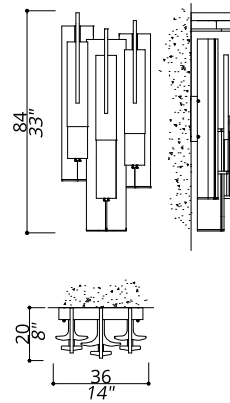

Dimensions are expressed in centimetres, if not otherwise specified.
All products may be customized subject to prior consulting with our technical department; please send your request to info@officina-luce.it.
Officina Luce (Registered brand of ISSARCH srl) reserves the right to change or delete, at any time and without prior warning, the technical specification of any model or the model itself, depending on technical and commercial requirements.

ANIMA COLLECTION Wall lamp

3325-DN-AC

6 LED STRIP LIGHTS

3 elements composition

FINISH

Main structure in Walnut Wood; connection box and details in F_41 and F_45 (polished & brushed dark nickel finishes).

SHADE FABRIC

Amber Crystal glass

NOTES

Dimensions are expressed in centimetres, if not otherwise specified.
All products may be customized subject to prior consulting with our technical department; please send your request to info@officina-luce.it.
Officina Luce (Registered brand of ISSARCH srl) reserves the right to change or delete, at any time and without prior warning, the technical specification of any model or the model itself, depending on technical and commercial requirements.